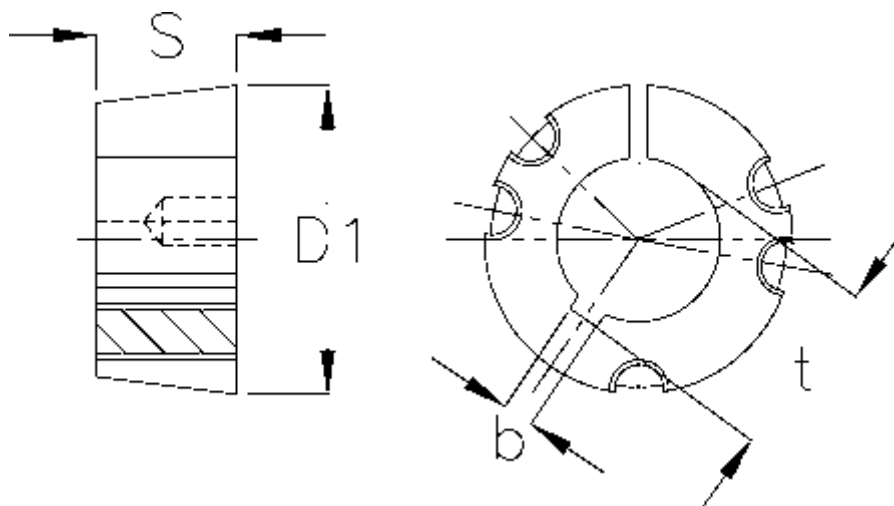

Article number: 6160404030042

Description: Taper bush 4030 bore  $\varnothing 42$  mm

## Measures

b	= 12
Bore	= 42
Bush type	= 4030
D1	= 146
S	= 76,2
Screw size	= 5/8 x 1 1/2"
t	= 45.3
Transmission moment	= 8740